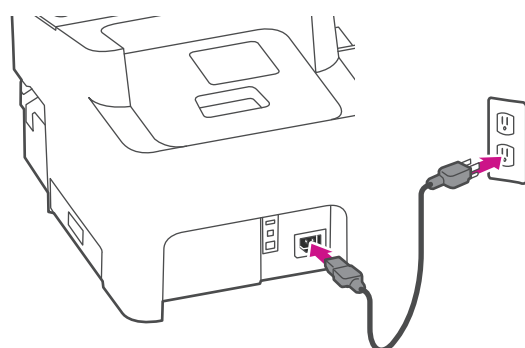

4a. Connect SendPro C to a power source and turn on the power switch.