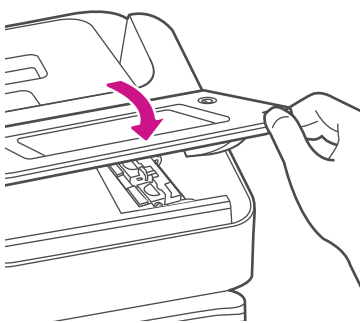

3. Install the printhead and ink cartridge.

3a. Open the cover to access the ink carriage.

3b. Remove the packing tape from the ink carriage, and open the guard.

3c. Unwrap the printhead and remove the protective strip.

3d. Squeeze the **tabs** and slide the printhead **pegs** into the lower set of **grooves**.

⚠ This step is critical to prevent system damage.

3e. Keep squeezing the tabs and push the printhead flush against the wall. Tabs will snap outward when placed correctly.

3f. Unwrap the ink cartridge and make sure you remove the silver foil strip from the ink cartridge.

3g. Install the ink cartridge and close the guard.

4. Connect SendPro C to a power source and continue installation steps.