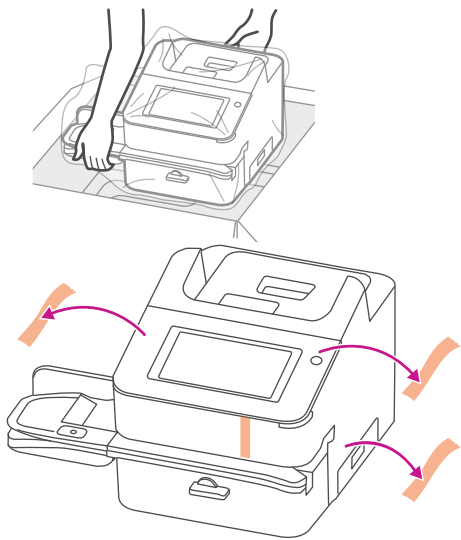

1. CAUTION

Do not connect SendPro C to a power source yet.

Be sure to grab the **entire feeder**, not just the **flap**.

What's in the box**2. Unpack SendPro C.**

Remove all packing materials from SendPro C before assembling them.

3. Install the printhead and ink cartridge.

3a. Open the cover to access the ink carriage.

3b. Remove the packing tape from the ink carriage, and open the guard.

3c. Unwrap the printhead and remove the protective strip.

3d. Squeeze the **tabs** and slide the printhead **pegs** into the lower set of **grooves**.

⚠ This step is critical to prevent system damage.

3e. Keep squeezing the tabs and push the printhead flush against the wall. Tabs will snap outward when placed correctly.

3f. Unwrap the ink cartridge and make sure you remove the silver foil strip from the ink cartridge.

3g. Install the ink cartridge and close the guard.

4. Connect SendPro C to a power source and continue installation steps.