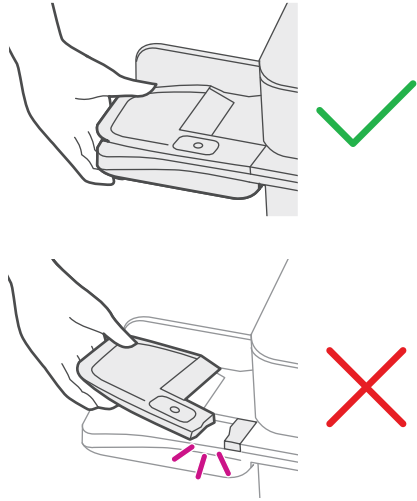

1. CAUTION

Do not connect SendPro C to a power source yet.

Be sure to grab the **entire feeder**, not just the **flap**.

What's in the box**2. Unpack SendPro C.**

Remove all packing materials from SendPro C before assembling them.

3. Install the printhead and ink cartridge.

3a. Open the cover to access the ink carriage.

3b. Remove the packing tape from the ink carriage, and open the guard.

3c. Unwrap the printhead and remove the protective strip.

3d. Squeeze the **tabs** and slide the printhead **pegs** into the lower set of **grooves**.

⚠ This step is critical to prevent system damage.

3e. Keep squeezing the tabs and push the printhead flush against the wall. Tabs will snap outward when placed correctly.