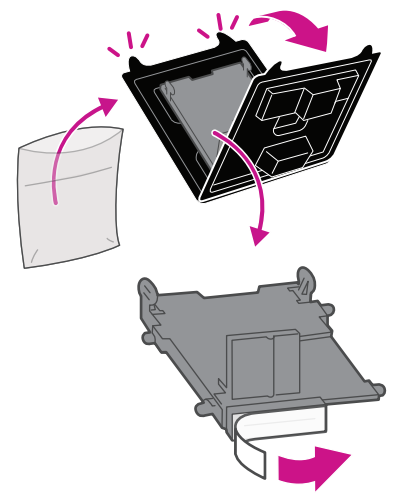

1. CAUTION

Do not connect SendPro C to a power source yet.

Be sure to grab the **entire feeder**, not just the **flap**.

What's in the box**2. Unpack SendPro C.**

Remove all packing materials from SendPro C before assembling them.

3. Install the printhead and ink cartridge.

3a. Open the cover to access the ink carriage.

3b. Remove the packing tape from the ink carriage, and open the guard.

3c. Unwrap the printhead and remove the protective strip.

3d. Squeeze the **tabs** and slide the printhead **pegs** into the lower set of **grooves**.

⚠ This step is critical to prevent system damage.

3e. Keep squeezing the tabs and push the printhead flush against the wall. Tabs will snap outward when placed correctly.

3f. Unwrap the ink cartridge and make sure you remove the silver foil strip from the ink cartridge.

3g. Install the ink cartridge and close the guard.

4. Connect SendPro C to a power source and continue installation steps.