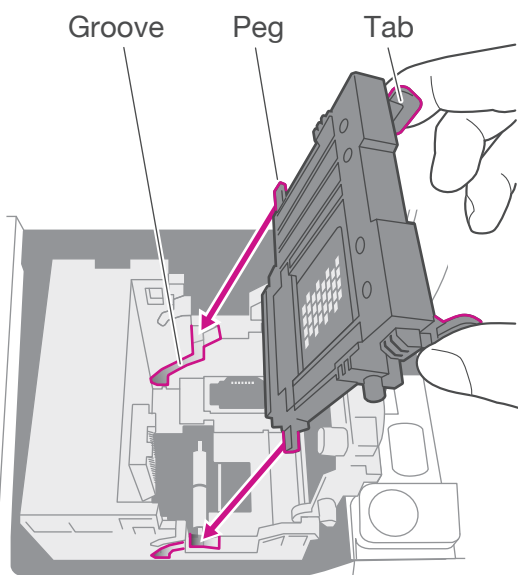

1. CAUTION

Do not connect SendPro C to a power source yet.

Be sure to grab the **entire feeder**, not just the **flap**.

What's in the box**2. Unpack SendPro C.**

Remove all packing materials from SendPro C before assembling them.

3. Install the printhead and ink cartridge.

3a. Open the cover to access the ink carriage.

3b. Remove the packing tape from the ink carriage, and open the guard.

3c. Unwrap the printhead and remove the protective strip.

3d. Squeeze the **tabs** and slide the printhead **pegs** into the lower set of **grooves**.

⚠ This step is critical to prevent system damage.

3e. Keep squeezing the tabs and push the printhead flush against the wall. Tabs will snap outward when placed correctly.

3f. Unwrap the ink cartridge and make sure you remove the silver foil strip from the ink cartridge.

3g. Install the ink cartridge and close the guard.

4. Connect SendPro C to a power source and continue installation steps.