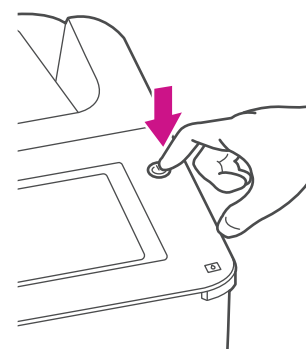

3d. Squeeze the **tabs** and slide the printhead **pegs** into the lower set of **grooves**.

⚠ This step is critical to prevent system damage.

3e. Keep squeezing the tabs and push the printhead flush against the wall. Tabs will snap outward when placed correctly.

3f. Unwrap the ink cartridge and make sure you remove the silver foil strip from the ink cartridge.

3g. Install the ink cartridge and close the guard.

4. Connect SendPro C to a power source and continue installation steps.

3h. Close the cover.

4a. Connect SendPro C to a power source and turn on the power switch.

4b. **Wait for system startup...** Then tap "Get Started" on the touchscreen and continue installation steps.

Scale Location Codes in the U.S.