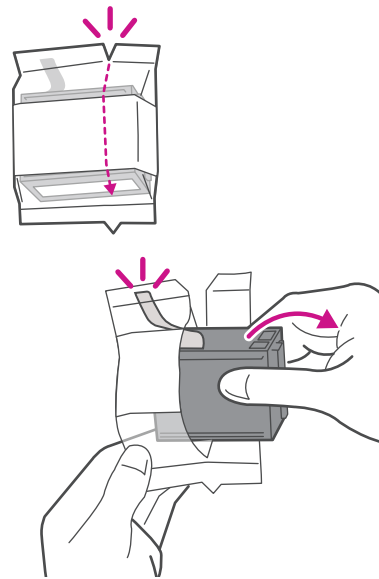

1. CAUTION

Do not connect SendPro C to a power source yet.

Be sure to grab the **entire feeder**, not just the **flap**.

What's in the box**2. Unpack SendPro C.**

Remove all packing materials from SendPro C before assembling them.

3. Install the printhead and ink cartridge.

3a. Open the cover to access the ink carriage.

3b. Remove the packing tape from the ink carriage, and open the guard.

3c. Unwrap the printhead and remove the protective strip.

3d. Squeeze the **tabs** and slide the printhead **pegs** into the lower set of **grooves**.

⚠ This step is critical to prevent system damage.

3e. Keep squeezing the tabs and push the printhead flush against the wall. Tabs will snap outward when placed correctly.

3f. Unwrap the ink cartridge and make sure you remove the silver foil strip from the ink cartridge.

3g. Install the ink cartridge and close the guard.

4. Connect SendPro C to a power source and continue installation steps.