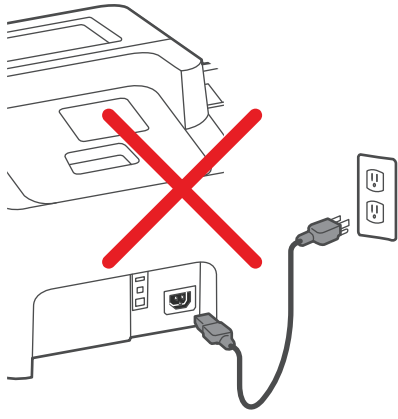

1. CAUTION

Do not connect SendPro C to a power source yet.

Be sure to grab the **entire feeder**, not just the **flap**.

What's in the box**2. Unpack SendPro C.**

Remove all packing materials from SendPro C before assembling them.

3. Install the printhead and ink cartridge.

3a. Open the cover to access the ink carriage.

3b. Remove the packing tape from the ink carriage, and open the guard.

3c. Unwrap the printhead and remove the protective strip.

3d. Squeeze the **tabs** and slide the printhead **pegs** into the lower set of **grooves**.

⚠ This step is critical to prevent system damage.

3e. Keep squeezing the tabs and push the printhead flush against the wall. Tabs will snap outward when placed correctly.