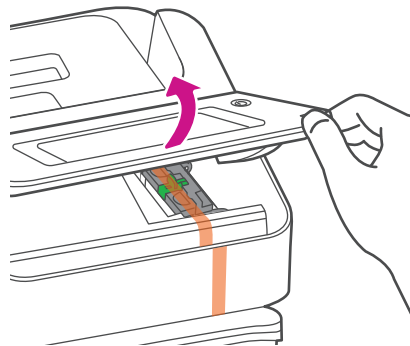

1. CAUTION

Do not connect SendPro C to a power source yet.

Be sure to grab the **entire feeder**, not just the **flap**.

What's in the box**2. Unpack SendPro C.**

Remove all packing materials from SendPro C before assembling them.

3. Install the printhead and ink cartridge.

3a. Open the cover to access the ink carriage.

3b. Remove the packing tape from the ink carriage, and open the guard.

3c. Unwrap the printhead and remove the protective strip.

3d. Squeeze the **tabs** and slide the printhead **pegs** into the lower set of **grooves**.

⚠ This step is critical to prevent system damage.

3e. Keep squeezing the tabs and push the printhead flush against the wall. Tabs will snap outward when placed correctly.

3f. Unwrap the ink cartridge and make sure you remove the silver foil strip from the ink cartridge.

3g. Install the ink cartridge and close the guard.

4. Connect SendPro C to a power source and continue installation steps.