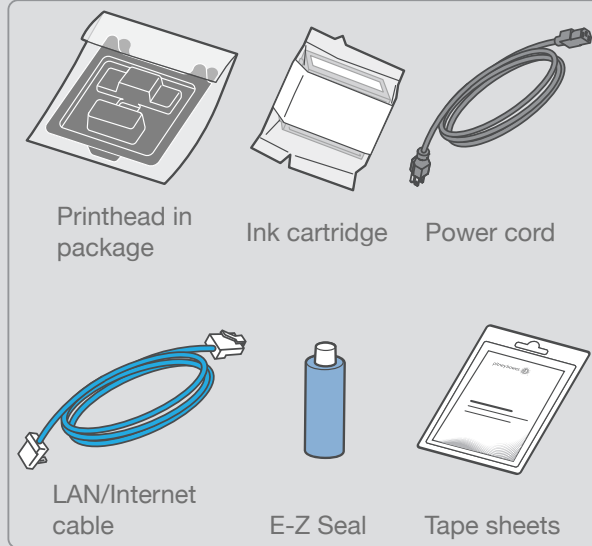

1. CAUTION

Do not connect SendPro C to a power source yet.

Be sure to grab the **entire feeder**, not just the **flap**.

What's in the box**2. Unpack SendPro C.**

Remove all packing materials from SendPro C before assembling them.

3. Install the printhead and ink cartridge.

3a. Open the cover to access the ink carriage.

3b. Remove the packing tape from the ink carriage, and open the guard.

3c. Unwrap the printhead and remove the protective strip.

3d. Squeeze the **tabs** and slide the printhead **pegs** into the lower set of **grooves**.

⚠ This step is critical to prevent system damage.

3e. Keep squeezing the tabs and push the printhead flush against the wall. Tabs will snap outward when placed correctly.

3f. Unwrap the ink cartridge and make sure you remove the silver foil strip from the ink cartridge.

3g. Install the ink cartridge and close the guard.

4. Connect SendPro C to a power source and continue installation steps.