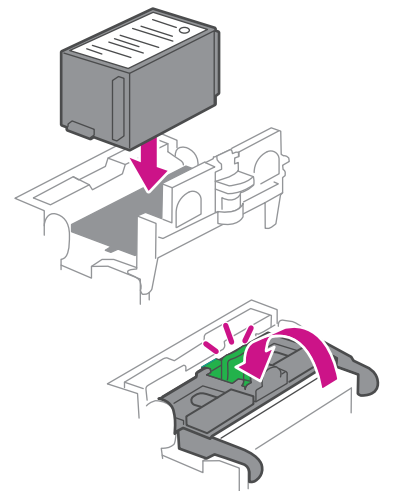

3. Install the printhead and ink cartridge.

3a. Open the cover to access the ink carriage.

3b. Remove the packing tape from the ink carriage, and open the guard.

3c. Unwrap the printhead and remove the protective strip.

3d. Squeeze the **tabs** and slide the printhead **pegs** into the lower set of **grooves**.

⚠ This step is critical to prevent system damage.

3e. Keep squeezing the tabs and push the printhead flush against the wall. Tabs will snap outward when placed correctly.

3f. Unwrap the ink cartridge and make sure you remove the silver foil strip from the ink cartridge.

3g. Install the ink cartridge and close the guard.

4. Connect SendPro C to a power source and continue installation steps.