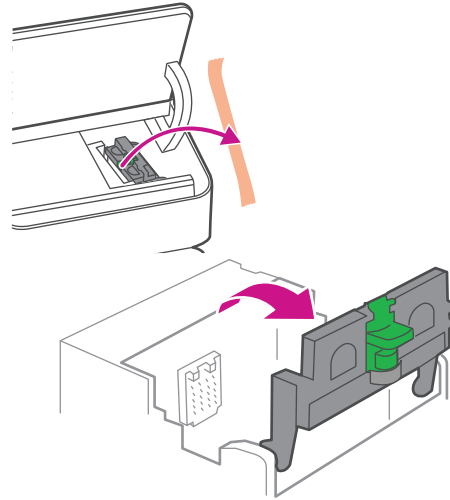

1. CAUTION

Do not connect SendPro C to a power source yet.

Be sure to grab the **entire feeder**, not just the **flap**.

What's in the box**2. Unpack SendPro C.**

Remove all packing materials from SendPro C before assembling them.

3. Install the printhead and ink cartridge.

3a. Open the cover to access the ink carriage.

3b. Remove the packing tape from the ink carriage, and open the guard.

3c. Unwrap the printhead and remove the protective strip.

3d. Squeeze the **tabs** and slide the printhead **pegs** into the lower set of **grooves**.

⚠ This step is critical to prevent system damage.

3e. Keep squeezing the tabs and push the printhead flush against the wall. Tabs will snap outward when placed correctly.

3f. Unwrap the ink cartridge and make sure you remove the silver foil strip from the ink cartridge.

3g. Install the ink cartridge and close the guard.

4. Connect SendPro C to a power source and continue installation steps.